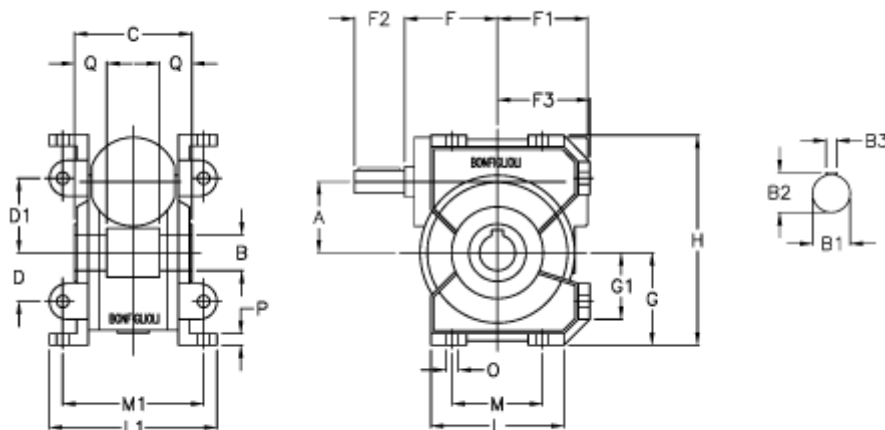

Article number: 3901044020000

Description: Worm gear with solid input shaft
VF 44U-20-HS

Measures

a = 44.6	Description = VF 44U-xx-HS	L = 80
B = 18	F = 54	L1 = 100
B1 = 11	F1 = 54	m = 52
B2 = 12.5	F2 = 30	M1 = 81.0
B3 = 4	F3 = 55.0	O = 8.5
C = 64	g = 55.0	P = 8
D = 29	G1 = 40.0	Q = 24.5
D1 = 46	H = 127.0	